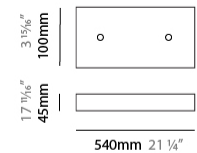

COSMOS ABSTRACT SUSPENSION

D101738-

base number   LED Dimming   Color Temperature   Finish Options

1. To build a product code in our configurator select the specify button on the base model # product page
2. To build a manual product code on this datasheet choose from the options listed below in blue font and add the suffix to the base model #

GENERAL

Series: Cosmos Abstract
Partner: Quasar
Division: Design
Installation: Suspension
Product Type: Chandelier
Mounting Location: Ceiling

PHYSICAL

Shape: Abstract
Length (mm): 1250
Length (in): 49 3/16
Width (mm): 500
Width (in): 19 11/16
Height (mm): 400
Height (in): 15 3/4
Max. Overall Height (mm): 2400
Max. Overall Height (in): 94 1/2
Weight (kg): 4
Weight (lbs): 8.82
Fixture Finish: [NIC / BRA / BBR](#)
Fixture Material: Metal
Cable Details: 2000mm Cable
Upon Request: Custom Sizes

ELECTRICAL

Lamp Type: LED
Input Wattage (W): 30
Dimming: [Non-Dimming / Phase Dimming (120vac Only)](#)
Driver Included: Yes
Driver Location: Integrated
Driver Type: Constant Voltage - Universal
Driver Class: Class 2
Input Voltage (V): 120 - 277
Output Voltage (V): 12
Upon Request: Integral: 0-10Vdc dimming

LED

Number of LEDs: 50
Color Temperature (°K): [2400 / 2800](#)
Max. Delivered Lumen (lm): 1500 (2800K)
CRI: >90 CRI
Lamp Life (hrs): 50000

OPTICAL

RATINGS AND CERTIFICATIONS

Certified By: Certified for North American Standards
IP rating: IP20