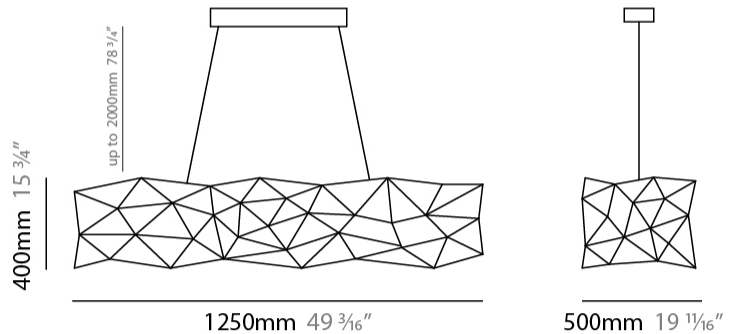

COSMOS ABSTRACT SUSPENSION

D101738-

base number   LED Dimming   Color Temperature   Finish Options

1. To build a product code in our configurator select the specify button on the base model # product page
2. To build a manual product code on this datasheet choose from the options listed below in blue font and add the suffix to the base model #

GENERAL

Series: Cosmos Abstract
Partner: Quasar
Division: Design
Installation: Suspension
Product Type: Chandelier
Mounting Location: Ceiling

PHYSICAL

Shape: Abstract
Length (mm): 1250
Length (in): 49 3/16
Width (mm): 500
Width (in): 19 11/16
Height (mm): 400
Height (in): 15 3/4
Max. Overall Height (mm): 2400
Max. Overall Height (in): 94 1/2
Weight (kg): 4
Weight (lbs): 8.82
Fixture Finish: [NIC / BRA / BBR](#)
Fixture Material: Metal
Cable Details: 2000mm Cable
Upon Request: Custom Sizes

ELECTRICAL

Lamp Type: LED
Input Wattage (W): 30
Dimming: [Non-Dimming / Phase Dimming (120vac Only)](#)
Driver Included: Yes
Driver Location: Integrated
Driver Type: Constant Voltage - Universal
Driver Class: Class 2
Input Voltage (V): 120 - 277
Output Voltage (V): 12
Upon Request: Integral: 0-10Vdc dimming

LED

Number of LEDs: 50
Color Temperature (°K): [2400 / 2800](#)
Max. Delivered Lumen (lm): 1500 (2800K)
CRI: >90 CRI
Lamp Life (hrs): 50000

OPTICAL

RATINGS AND CERTIFICATIONS

Certified By: Certified for North American Standards
IP rating: IP20