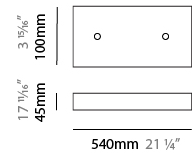

COSMOS ABSTRACT SUSPENSION

D101740-

base number   LED Dimming   Color Temperature   Finish Options

1. To build a product code in our configurator select the specify button on the base model # product page
2. To build a manual product code on this datasheet choose from the options listed below in blue font and add the suffix to the base model #

GENERAL

Series: Cosmos Abstract
Partner: Quasar
Division: Design
Installation: Suspension
Product Type: Chandelier
Mounting Location: Ceiling

PHYSICAL

Shape: Abstract
Length (mm): 2000
Length (in): 78 3/4
Width (mm): 500
Width (in): 19 11/16
Height (mm): 400
Height (in): 15 3/4
Max. Overall Height (mm): 2400
Max. Overall Height (in): 94 1/2
Weight (kg): 4.5
Weight (lbs): 9.92
Fixture Finish: [NIC / BRA / BBR](#)
Fixture Material: Metal
Cable Details: 2000mm Cable
Upon Request: Custom Sizes

ELECTRICAL

Lamp Type: LED
Input Wattage (W): 42
Dimming: [Non-Dimming / Phase Dimming (120vac Only)](#)
Driver Included: Yes
Driver Location: Integrated
Driver Type: Constant Voltage - Universal
Driver Class: Class 2
Input Voltage (V): 120 - 277
Output Voltage (V): 12
Upon Request: Integral: 0-10Vdc dimming

LED

Number of LEDs: 70
Color Temperature (°K): [2400 / 2800](#)
Max. Delivered Lumen (lm): 2100 (2800K)
CRI: >90 CRI
Lamp Life (hrs): 50000

OPTICAL

RATINGS AND CERTIFICATIONS

Certified By: Certified for North American Standards
IP rating: IP20