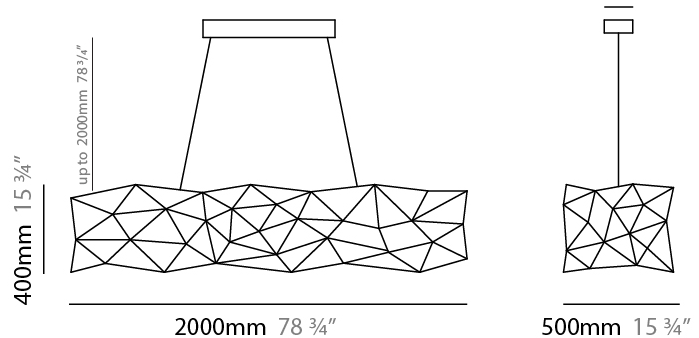

COSMOS ABSTRACT SUSPENSION

D101740-

base number   LED Dimming   Color Temperature   Finish Options

1. To build a product code in our configurator select the specify button on the base model # product page
2. To build a manual product code on this datasheet choose from the options listed below in blue font and add the suffix to the base model #

GENERAL

Series: Cosmos Abstract
Partner: Quasar
Division: Design
Installation: Suspension
Product Type: Chandelier
Mounting Location: Ceiling

PHYSICAL

Shape: Abstract
Length (mm): 2000
Length (in): 78 3/4
Width (mm): 500
Width (in): 19 11/16
Height (mm): 400
Height (in): 15 3/4
Max. Overall Height (mm): 2400
Max. Overall Height (in): 94 1/2
Weight (kg): 4.5
Weight (lbs): 9.92
Fixture Finish: [NIC / BRA / BBR](#)
Fixture Material: Metal
Cable Details: 2000mm Cable
Upon Request: Custom Sizes

ELECTRICAL

Lamp Type: LED
Input Wattage (W): 42
Dimming: [Non-Dimming / Phase Dimming (120vac Only)](#)
Driver Included: Yes
Driver Location: Integrated
Driver Type: Constant Voltage - Universal
Driver Class: Class 2
Input Voltage (V): 120 - 277
Output Voltage (V): 12
Upon Request: Integral: 0-10Vdc dimming

LED

Number of LEDs: 70
Color Temperature (°K): [2400 / 2800](#)
Max. Delivered Lumen (lm): 2100 (2800K)
CRI: >90 CRI
Lamp Life (hrs): 50000

OPTICAL

RATINGS AND CERTIFICATIONS

Certified By: Certified for North American Standards
IP rating: IP20